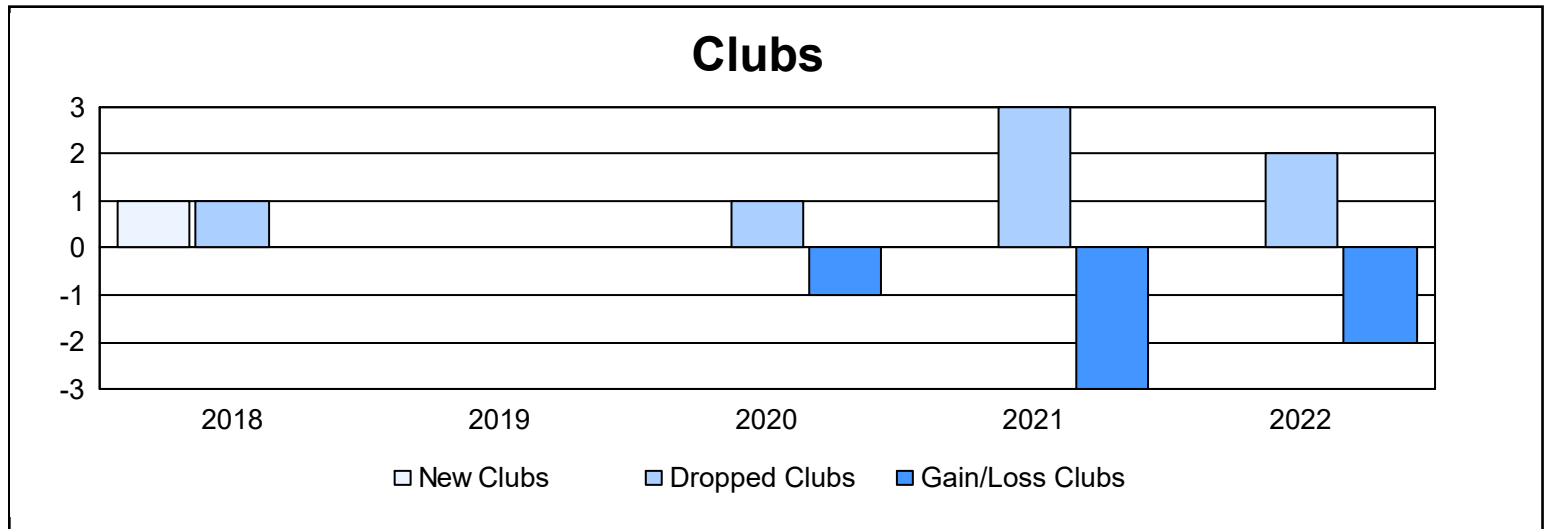

Year	New Clubs	Dropped Clubs	Gain/ Loss Clubs	New Members	Charter Members	Reinstate Members	Transfer Members	Total Member Added	Total Members Dropped	Gain/ Loss Members
2017-2018	1	1	0	40	60	1	4	105	78	27
2018-2019	0	0	0	47	21	0	0	68	118	-50
2019-2020	0	1	-1	28	4	10	3	45	90	-45
2020-2021	0	3	-3	22	0	0	0	22	132	-110
2021-2022	0	2	-2	25	2	10	0	37	56	-19
<b>Average</b>	<b>0</b>	<b>1</b>	<b>-1</b>	<b>32</b>	<b>17</b>	<b>4</b>	<b>1</b>	<b>55</b>	<b>95</b>	<b>-39</b>

### Membership Composition June 2022 Cumulative