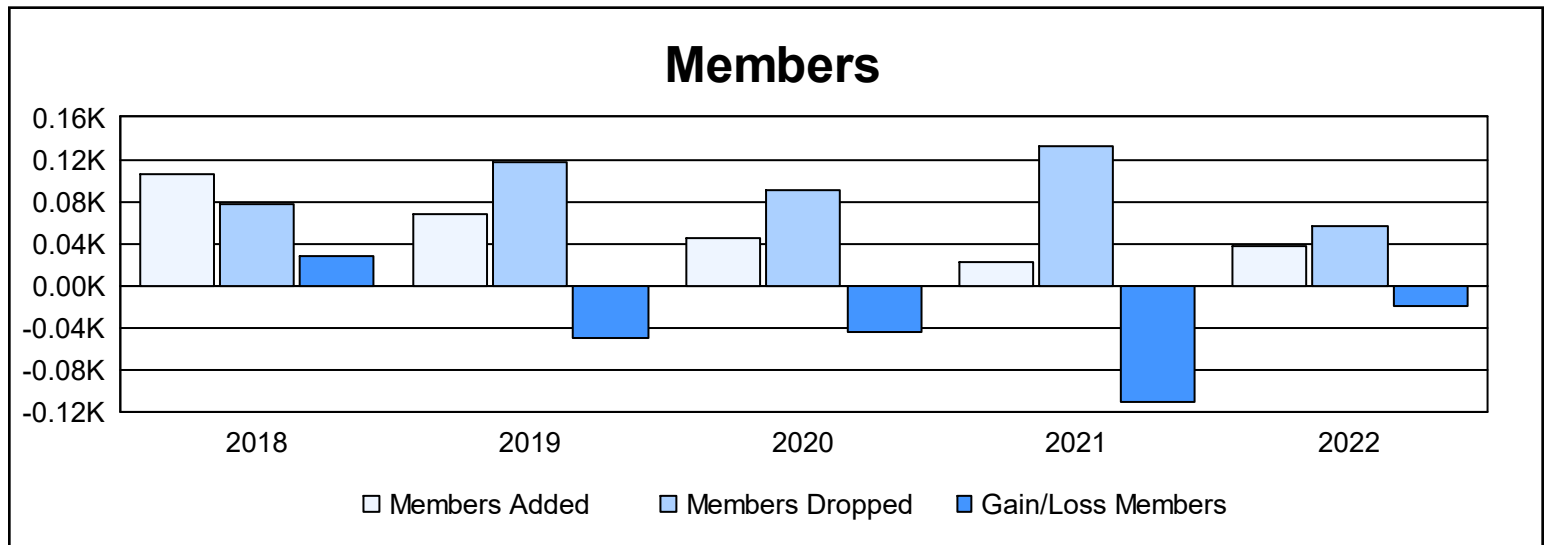

Year	New Clubs	Dropped Clubs	Gain/ Loss Clubs	New Members	Charter Members	Reinstate Members	Transfer Members	Total Member Added	Total Members Dropped	Gain/ Loss Members
2017-2018	1	1	0	40	60	1	4	105	78	27
2018-2019	0	0	0	47	21	0	0	68	118	-50
2019-2020	0	1	-1	28	4	10	3	45	90	-45
2020-2021	0	3	-3	22	0	0	0	22	132	-110
2021-2022	0	2	-2	25	2	10	0	37	56	-19
<b>Average</b>	<b>0</b>	<b>1</b>	<b>-1</b>	<b>32</b>	<b>17</b>	<b>4</b>	<b>1</b>	<b>55</b>	<b>95</b>	<b>-39</b>

### Membership Composition June 2022 Cumulative